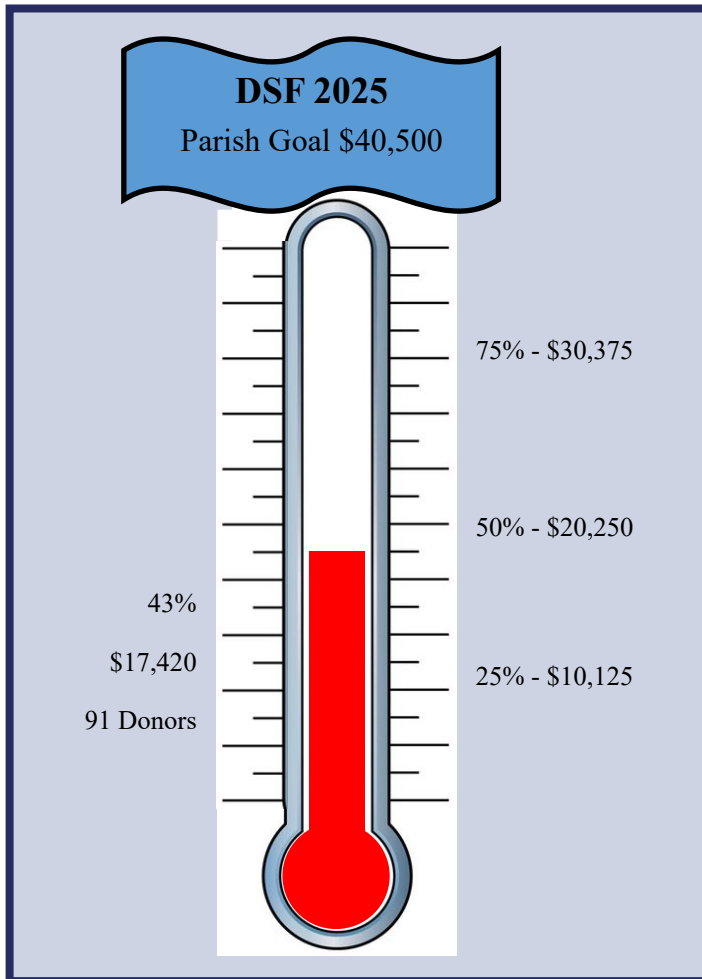

Online Donations

Good news! You can donate online! Make your donation once or set up for recurring weekly or monthly donations. Just scan this with your phone and it will take you directly to our website to donate.

Las Donaciones Online

¡Buenas noticias! Usted puede donar online! Realiza tu donacion una sola vez o puedes programar la donacion semanal o mensual. Simplemente escanee esto con su teléfono y lo llevará directamente a nuestro sitio web para donar.

Let Us Know

Please let us know when you or a family member are ill, in the hospital, or having a surgery. Call the Parish Center at 713-645-6673 so that we can put the name on the sick list for prayers and/or visitation if needed.

Avísenos

Por favor, avísenos si usted o un familiar está enfermo, hospitalizado o sometido a una cirugía. Llame al Centro Parroquial al 713-645-6673 para que podamos incluir su nombre en la lista de enfermos para oraciones o visitas si es necesario.

Our Lady of Mount Carmel Collection Report

Weekend of August 31, 2025

Collection Total	$8,175.00
Needed Weekly	$12,000.00
Deficit	$3,825.00

The easy, modern and most convenient way to donate is now online at www.mtcarmelalive.org

Nuestra Señora del Monte Carmelo Reporte de la Colecta

Fin de semana de 31 de Agosto, 2025

Total de la Colecta	$8,175.00
Necesaria semanalmente	$12,000.00
Deficit	$3,825.00

La manera mas facil, moderna y conveniente de donar es online en www.mtcarmelalive.org

Rosary to Our Lady of Guadalupe

We are inviting the community of OLMC to pay the rosary this Friday, September 12 at 7:00 PM in the Parish Center.

Rosario de la Virgen de Guadalupe

Estamos invitando a la comunidad de OLMC al rosario el Viernes 12 de Septiembre a las 7:00 PM en el centro parroquial.

Date	Mass Intentions
Sep 7	10:00 AM Lillian Kozel (birthday) & Bill & Mary Ong (anniversary) & John Bailey & Hank Vitan (for healing) & Sean Lockridge† 12:00 PM Flor Iselda Lopez† & Valentin Banda† & Maria Mendoza† & Altagracia & Juan Longoria†
Sep 9	6:30 PM Lupe D. Juarez & Diane Walter & Maria Sanchez (for healing) & Mary Garcia†
Sep 10	9:00 AM Valeria R. Cegielski† & Maria C. Tamayo† & Susan Jenkins†
Sep 11	6:30 PM Maria Sanchez & Hank Vitan & Mari J. Mendez & Lupe D. Juarez & Diane Walter (for healing)
Sep 13	5:00 PM Maria Tamayo† & Mary Garcia†
Sep 14	10:00 AM John Bailey & Hank Vitan (for healing) & Clarine Naskrent† & NGS deceased members† 12:00 PM Maria Engracia Fernandez† & Nieves Conde† & Jesus Rivera†

Readings for the Week

SEP 7: WIS 9:13-18B/PHLM 9-10,12-17/LK 14:25-33
SEP 8: MI 5:1-4A/MT 1:1-16,18-23
SEP 9: COL 2:6-15/LK 6:12-19
SEP 10: COL 3:1-11/LK 6:20-26
SEP 11: COL 3:12-17/LK 6:27-38
SEP 12: 1 TM 1:1-2,12-14/LK 6:39-42
SEP 13: 1 TM 1:15-17/LK 6:43-49

*Please pray for our sick
Favor de orar or nuestros enfermos*
Becky Nguyen (3)

SAVE THE DATE

Gulf Coast Blood will be hosting a blood drive in the OLMC Parish Hall on Sunday, October 12th, from 10:00 AM to 2:30 PM. More information to follow.

RESERVE LA FECHA

Gulf Coast Blood estará aquí en Monte Carmelo en el Salón Parroquial para una campaña de donación de sangre el domingo 12 de Octubre, de 10:00 AM a 2:30 PM. Más información a continuación.